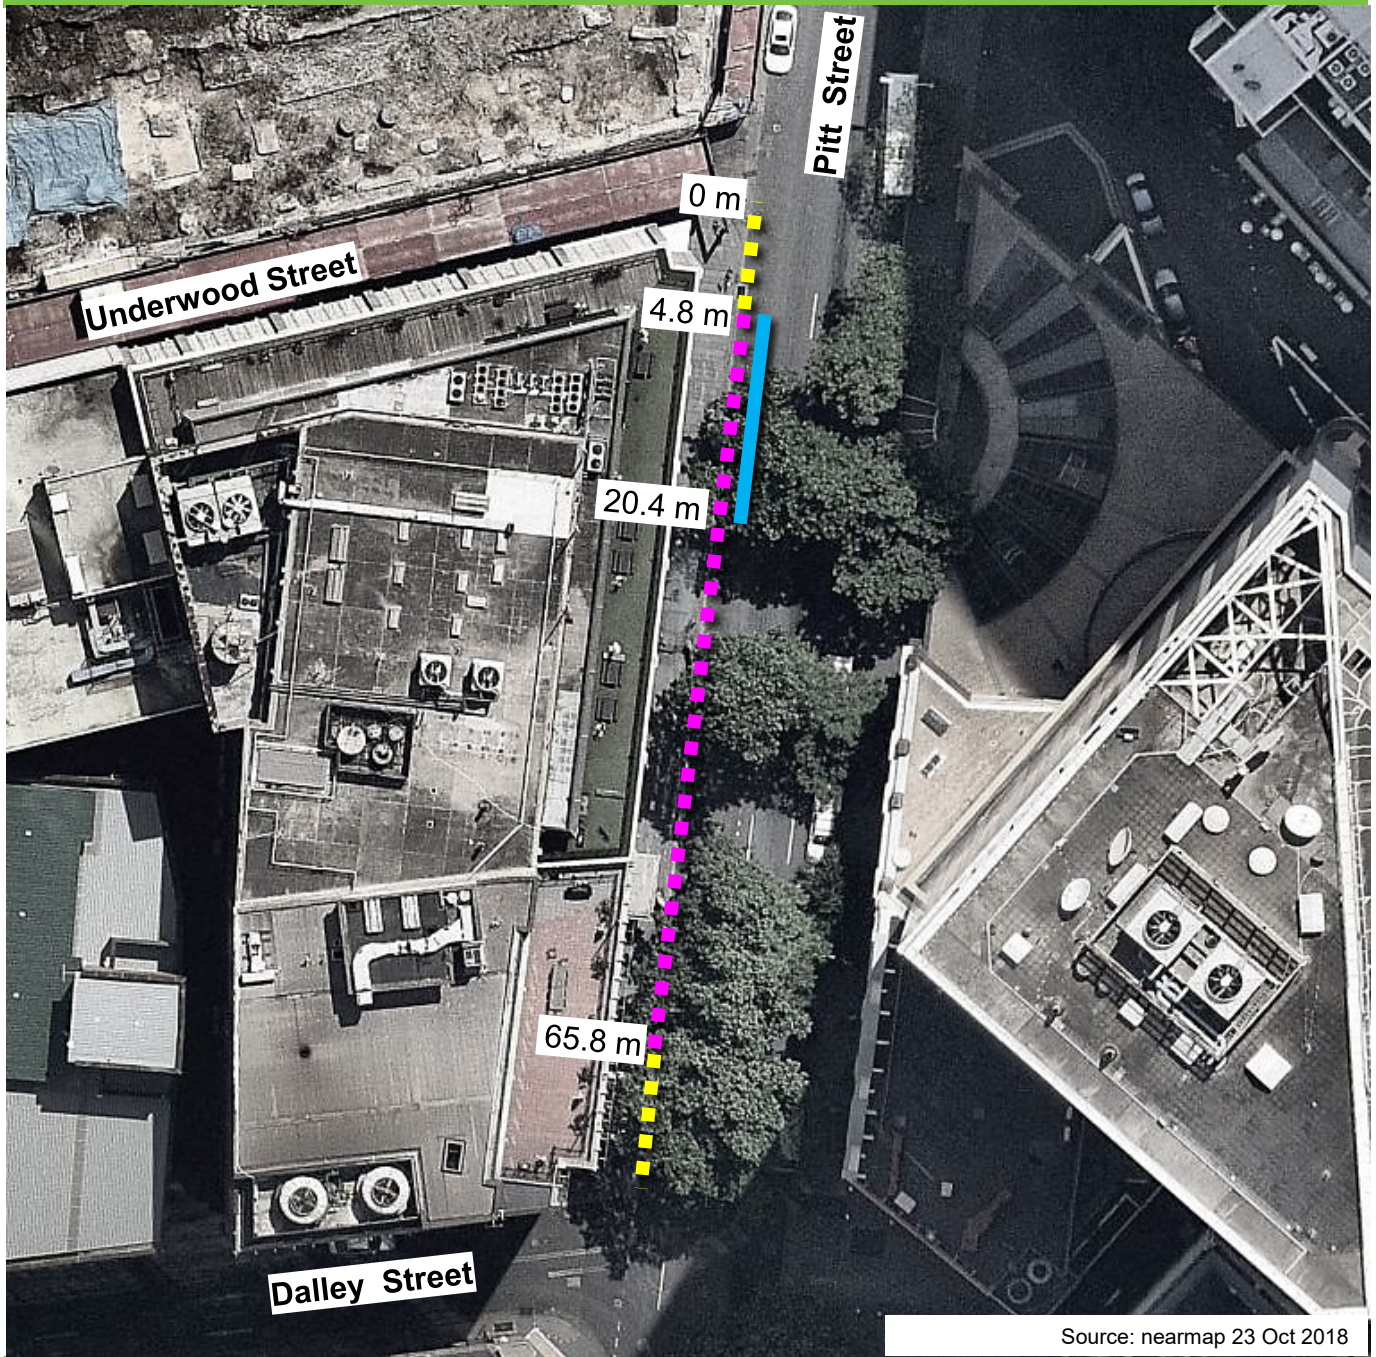

Pitt Street, Sydney Proposed Works Zone

Source: Nearmap 12 May 2019

Existing

-  No Stopping
-  Disability Parking
-  Works Zone
7am-7pm Mon-Fri
7am-5pm Sat
-  No Stopping Other Times

Proposed

-  Works Zone
7am-7pm Mon-Fri
7am-5pm Sat
-  No Stopping Other Times

Pitt Street, Sydney Proposed Works Zone

Existing

 No Stopping

 Taxi Zone

Proposed

 Disability Parking